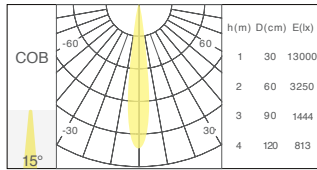

Optical Performance

- Light Source: CREE COB LED
- CRI 90 +, SDCM < 3 steps
- CCT options: 2700 K / 3000 K / 3500 K / 4000 K / 2700–6500 K (tunable)
- Beam Angles:
 - AP-KL4 – 10° / 15° / 24° / 36° / 50°
- **UGR: ≤ 1 (narrow) / ≤ 3 (wide)**
- Efficacy: up to 120 lm/W (varies by beam and CCT)
- Sustainable design with Zhaga / NEMA connectivity

Dimensions

- Fixture Diameter: 102 mm
- Fixture Height: ~119 mm
- Cut hole: Ø95 mm

Applications

- Residential, retail, and hospitality spaces
- Museums, galleries, and high-end showrooms
- Offices, corridors, and reception areas
- Architectural accent and task lighting

Patented Lens Design

Naked-eye visible anti-glare optical technology

enables healthy and comfortable lighting conditions

Dimensions

Fixture - AP-KL4

AP-KL4 Beam Angle

AP-KL4 CCT Tuneable Beam Angle

Frame Colour