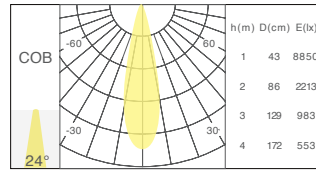

Optical Performance

- Light Source: CREE COB LED
- CRI 90 +, SDCM < 3 steps
- CCT options: 2700 K / 3000 K / 3500 K / 4000 K / 2700–6500 K (tunable)
- Beam Angles:
 - AP-KL4 – 10° / 15° / 24° / 36° / 50°
- **UGR: ≤ 1 (narrow) / ≤ 3 (wide)**
- Efficacy: up to 120 lm/W (varies by beam and CCT)
- Sustainable design with Zhaga / NEMA connectivity

Patented Lens Design

Naked-eye visible anti-glare optical technology

enables healthy and comfortable lighting conditions

Dimensions

Fixture - AP-KL4

AP-KL4 Beam Angle

AP-KL4 CCT Tuneable Beam Angle

Frame Colour