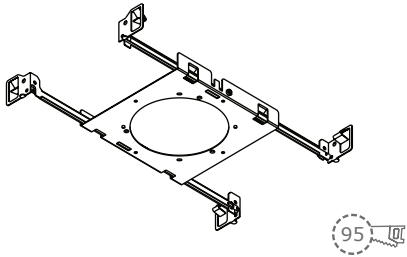

Dimensions

- Fixture Diameter: 102 mm
- Fixture Height: ~119 mm
- Cut hole: Ø95 mm

Applications

- Residential, retail, and hospitality spaces
- Museums, galleries, and high-end showrooms
- Offices, corridors, and reception areas
- Architectural accent and task lighting

Mirror

Black chrome

Optical Accessory

Honeycomb

Linear Spread
Filter

Diffusion
Filter

NCMP95: New Construction Mounting Plate**New Construction Mounting Plate**

166 x 162 x 26mm