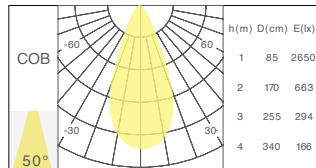

Optical Performance

- Light Source: CREE COB LED
- CRI 90 +, SDCM < 3 steps
- CCT options: 2700 K / 3000 K / 3500 K / 4000 K / 2700–6500 K (tunable)
- Beam Angles:
 - AP-KL4 – 10° / 15° / 24° / 36° / 50°
- **UGR: ≤ 1 (narrow) / ≤ 3 (wide)**
- Efficacy: up to 120 lm/W (varies by beam and CCT)
- Sustainable design with Zhaga / NEMA connectivity

Patented Lens Design

Naked-eye visible anti-glare optical technology

enables healthy and comfortable lighting conditions

Dimensions

Fixture - AP-KL4

AP-KL4 Beam Angle

AP-KL4 CCT Tuneable Beam Angle

Frame Colour