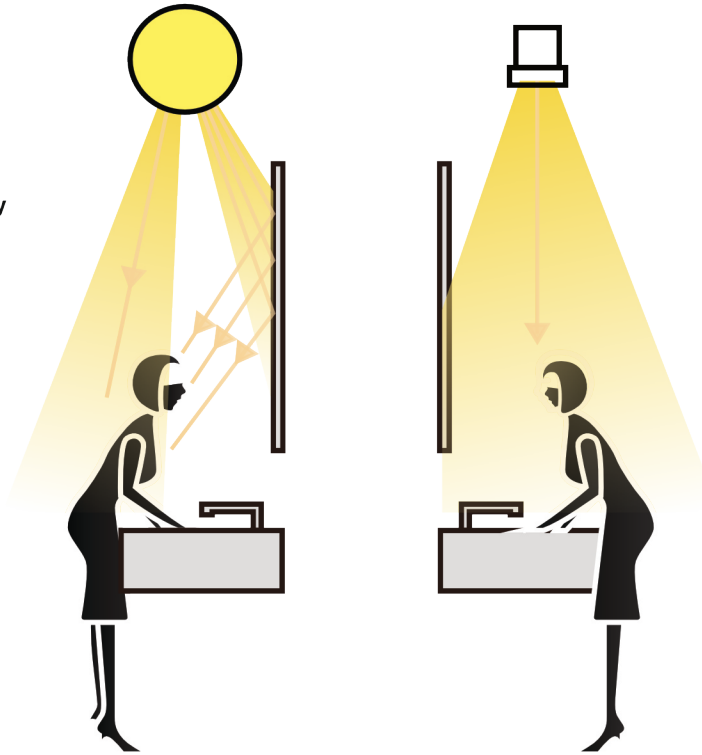

Dimensions

- Fixture Diameter: 102 mm
- Fixture Height: ~119 mm
- Cut hole: Ø95 mm

Applications

- Residential, retail, and hospitality spaces
- Museums, galleries, and high-end showrooms
- Offices, corridors, and reception areas
- Architectural accent and task lighting

Features

Provide enough light for users without the need for additional wall lights

AP-KL Downlight

Less shadow on face

No additional wall vanity lights

Deep anti-glare High efficiency

Ordinary Downlight

Single light source with several dark areas, prone to creating uneven facial lighting effects

Patented Lens Design

Naked-eye visible anti-glare optical technology

enables healthy and comfortable lighting conditions

Dimensions

Fixture - AP-KL4

AP-KL4 Beam Angle

AP-KL4 CCT Tuneable Beam Angle

Frame Colour