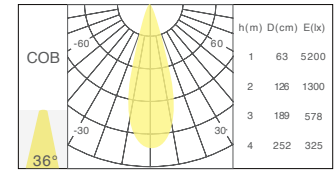

Optical Performance

- Light Source: CREE COB LED
- CRI 90 +, SDCM < 3 steps
- CCT options: 2700 K / 3000 K / 3500 K / 4000 K / 2700–6500 K (tunable)
- Beam Angles:
 - AP-KL4 – 10° / 15° / 24° / 36° / 50°
- **UGR: ≤ 1 (narrow) / ≤ 3 (wide)**
- Efficacy: up to 120 lm/W (varies by beam and CCT)
- Sustainable design with Zhaga / NEMA connectivity

Patented Lens Design

Naked-eye visible anti-glare optical technology

enables healthy and comfortable lighting conditions

Dimensions

Fixture - AP-KL4

AP-KL4 Beam Angle

AP-KL4 CCT Tuneable Beam Angle

Frame Colour