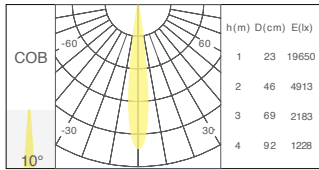

Optical Performance

- Light Source: CREE COB LED
- CRI 90 +, SDCM < 3 steps
- CCT options: 2700 K / 3000 K / 3500 K / 4000 K / 2700–6500 K (tunable)
- Beam Angles:
 - AP-KL4 – 10° / 15° / 24° / 36° / 50°
- **UGR: ≤ 1 (narrow) / ≤ 3 (wide)**
- Efficacy: up to 120 lm/W (varies by beam and CCT)
- Sustainable design with Zhaga / NEMA connectivity

Dimensions

- Fixture Diameter: 102 mm
- Fixture Height: ~119 mm
- Cut hole: Ø95 mm

Applications

- Residential, retail, and hospitality spaces
- Museums, galleries, and high-end showrooms
- Offices, corridors, and reception areas
- Architectural accent and task lighting

Patented Lens Design

Naked-eye visible anti-glare optical technology

enables healthy and comfortable lighting conditions

Dimensions

Fixture - AP-KL4

AP-KL4 Beam Angle

AP-KL4 CCT Tuneable Beam Angle

Frame Colour