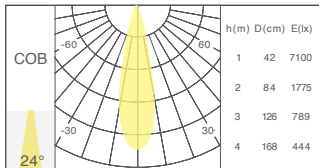

Optical Performance

- Light Source: CREE COB LED
- CRI 90 +, SDCM < 3 steps
- CCT options: 2700 K / 3000 K / 3500 K / 4000 K / 2700–6500 K (tunable)
- Beam Angles:
 - AP-KL4 – 10° / 15° / 24° / 36° / 50°
- **UGR: ≤ 1 (narrow) / ≤ 3 (wide)**
- Efficacy: up to 120 lm/W (varies by beam and CCT)
- Sustainable design with Zhaga / NEMA connectivity

Dimensions

- Fixture Diameter: 102 mm
- Fixture Height: ~119 mm
- Cut hole: Ø95 mm

Applications

- Residential, retail, and hospitality spaces
- Museums, galleries, and high-end showrooms
- Offices, corridors, and reception areas
- Architectural accent and task lighting

Patented Lens Design

Naked-eye visible anti-glare optical technology

enables healthy and comfortable lighting conditions

Dimensions

Fixture - AP-KL4

AP-KL4 Beam Angle

AP-KL4 CCT Tuneable Beam Angle

Frame Colour