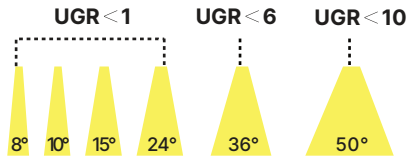

Patented Lens Design

Naked-eye visible anti-glare optical technology

enables healthy and comfortable lighting conditions