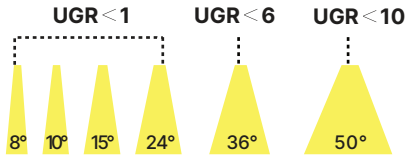

AP-KL4

INDOOR

LED Downlight

Dry/ Damp location

5 YEARS LIMITED WARRANTY INCLUDED | IP20 RATED & TESTED | IESNA LM-79 | IESNA LM-80 | DIMMABLE

Specification

Construction

- Precision-machined ADC12 aluminum housing with powder-coated finish
- Available frame colors: White or Black
- Reflector options: matte black, matte white, champagne gold, mirror, or black chrome
- Optical accessories: honeycomb, linear spread filter, diffusion filter
- Designed for recessed indoor applications with remote driver configuration

Mounting

- Recessed mount with spring clip retention
- Ceiling cutout diameters:
  - AP-KL4: Ø 3.74" | 95 mm
- Compatible with ceiling thickness 5 – 20 mm

Warranty

- 5-year limited warranty
- LED lifetime ≥ 50,000 hours

Optical Control & Accessories

- Reflector types: round / pinhole / oval (± 10 % efficiency variance)
- Optional filters:
  - Honeycomb grid – reduces glare
  - Linear spread lens – widens beam
  - Diffusion lens – soft uniform output

Environmental & Compliance

- IP20 (standard) / IP54 (optional)
- Indoor-only rated – not for wet or coastal environments

Electrical

- Input Voltage: 120–277V AC, 50/60hz
- Driver Type: Remote constant-current
- Dimming: Non-dim / 0–10 V / TRIAC / DALI
- Power Factor: > 0.9
- Operating Temperature: –20 °C ~ +40 °C

Optical Performance

- Light Source: CREE COB LED
- CRI 90 +, SDCM < 3 steps
- CCT options: 2700 K / 3000 K / 3500 K / 4000 K / 2700–6500 K (tunable)
- Beam Angles:
  - AP-KL4 – 10° / 15° / 24° / 36° / 50°
- **UGR: ≤ 1 (narrow) / ≤ 3 (wide)**
- Efficacy: up to 120 lm/W (varies by beam and CCT)
- Sustainable design with Zhaga / NEMA connectivity

Dimensions

- Fixture Diameter: 102 mm
- Fixture Height: ~119 mm
- Cut hole: Ø95 mm

Applications

- Residential, retail, and hospitality spaces
- Museums, galleries, and high-end showrooms
- Offices, corridors, and reception areas
- Architectural accent and task lighting