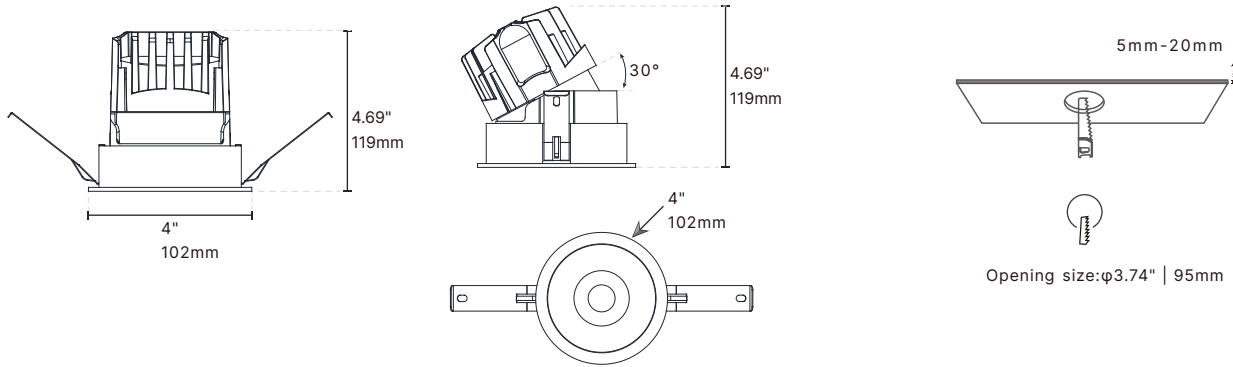

Dimensions

- Fixture Diameter: 102 mm
- Fixture Height: ~119 mm
- Cut hole: Ø95 mm

Applications

- Residential, retail, and hospitality spaces
- Museums, galleries, and high-end showrooms
- Offices, corridors, and reception areas
- Architectural accent and task lighting

Patented Lens Design

Naked-eye visible anti-glare optical technology

enables healthy and comfortable lighting conditions

Dimensions

Fixture - AP-KL4

AP-KL4 Beam Angle

AP-KL4 CCT Tuneable Beam Angle

Frame Colour

Mirror

Black chrome

Optical Accessory

Honeycomb

Linear Spread
Filter

Diffusion
Filter

NCMP95: New Construction Mounting Plate**New Construction Mounting Plate**

166 x 162 x 26mm