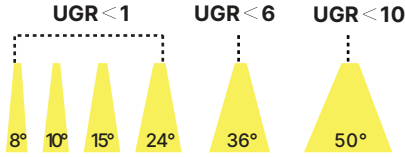

AP-KL4

INDOOR

LED Downlight

Dry/ Damp location

5 YEARS LIMITED WARRANTY INCLUDED | IP20 RATED & TESTED | IESNA LM-79 | IESNA LM-80 | DIMMABLE

- Low-Glare Performance (UGR Rated):** Engineered for visual comfort, delivering **Low UGR $\leq 1 - 16$, glare-free illumination** across narrow to wide beam options.
- Superior Light Quality:** Equipped with CREE COB LEDs, CRI 90+, SDCM <3, and tunable CCT from 2700K–6500K, ensuring accurate color rendering and uniform illumination.
- Flexible Performance:** Power configurable from 20W to 35W, delivering up to 2940 lumens, with dimming options including non-dim, 0–10V, TRIAC, and DALI control.
- Customizable Design:** Offered in black, white, champagne gold, or chrome finishes, with optical accessories like honeycomb, diffusion, and linear spread filters.
- Durable & Reliable:** Constructed from ADC12 aluminum, IP20/IP54 rated, -20°C to 40°C operating range, CE / UKCA / RoHS / cETLus/ Reach compliant, and backed by a 5-year warranty.

Optical Performance

- Light Source: CREE COB LED
- CRI 90 +, SDCM < 3 steps
- CCT options: 2700 K / 3000 K / 3500 K / 4000 K / 2700–6500 K (tunable)
- Beam Angles:
 - AP-KL4 – 10° / 15° / 24° / 36° / 50°
- **UGR: ≤ 1 (narrow) / ≤ 3 (wide)**
- Efficacy: up to 120 lm/W (varies by beam and CCT)
- Sustainable design with Zhaga / NEMA connectivity