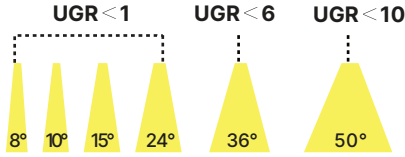

AP-KL4

INDOOR

LED Downlight

Dry/ Damp location

5 YEARS LIMITED WARRANTY INCLUDED | IP20 RATED & TESTED | IESNA LM-79 | IESNA LM-80 | DIMMABLE

- Low-Glare Performance (UGR Rated):** Engineered for visual comfort, delivering **Low UGR $\leq 1 - 16$, glare-free illumination** across narrow to wide beam options.
- Superior Light Quality:** Equipped with CREE COB LEDs, CRI 90+, SDCM <3, and tunable CCT from 2700K–6500K, ensuring accurate color rendering and uniform illumination.
- Flexible Performance:** Power configurable from 20W to 35W, delivering up to 2940 lumens, with dimming options including non-dim, 0–10V, TRIAC, and DALI control.
- Customizable Design:** Offered in black, white, champagne gold, or chrome finishes, with optical accessories like honeycomb, diffusion, and linear spread filters.
- Durable & Reliable:** Constructed from ADC12 aluminum, IP20/IP54 rated, -20°C to 40°C operating range, CE / UKCA / RoHS / cETLus/ Reach compliant, and backed by a 5-year warranty.

AP-KL4

INDOOR

LED Downlight

Dry/ Damp location

5 YEARS LIMITED WARRANTY INCLUDED | IP20 RATED & TESTED |   IESNA LM-79 | IESNA LM-80 | DIMMABLE 

Performance

Model	Wattage	Efficacy	Fixture Output	CRI	Size
AP-KL4	20 - 35 W	56 - 82 lm/W	1,120 - 2,870 lm	>90	Ø95

Optical Performance

- Light Source: CREE COB LED
- CRI 90 +, SDCM < 3 steps
- CCT options: 2700 K / 3000 K / 3500 K / 4000 K / 2700–6500 K (tunable)
- Beam Angles:
 - AP-KL4 – 10° / 15° / 24° / 36° / 50°
- **UGR: ≤ 1 (narrow) / ≤ 3 (wide)**
- Efficacy: up to 120 lm/W (varies by beam and CCT)
- Sustainable design with Zhaga / NEMA connectivity