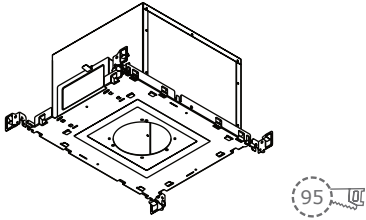

IC95: IC Rated Housing

Right Insulated Airtight

350 x 277 x 207mm