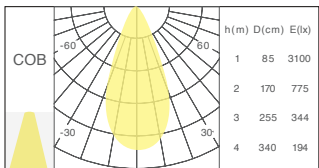

Optical Performance

- Light Source: CREE COB LED
- CRI 90 +, SDCM < 3 steps
- CCT options: 2700 K / 3000 K / 3500 K / 4000 K / 2700–6500 K (tunable)
- Beam Angles:
 - AP-KL4 – 10° / 15° / 24° / 36° / 50°
- **UGR: ≤ 1 (narrow) / ≤ 3 (wide)**
- Efficacy: up to 120 lm/W (varies by beam and CCT)
- Sustainable design with Zhaga / NEMA connectivity

Dimensions

- Fixture Diameter: 102 mm
- Fixture Height: ~119 mm
- Cut hole: Ø95 mm

Applications

- Residential, retail, and hospitality spaces
- Museums, galleries, and high-end showrooms
- Offices, corridors, and reception areas
- Architectural accent and task lighting

Patented Lens Design

Naked-eye visible anti-glare optical technology

enables healthy and comfortable lighting conditions

Dimensions

Fixture - AP-KL4

AP-KL4 Beam Angle

AP-KL4 CCT Tuneable Beam Angle

Frame Colour