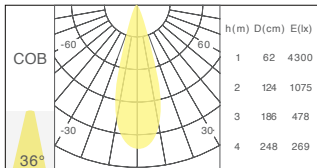

Optical Performance

- Light Source: CREE COB LED
- CRI 90 +, SDCM < 3 steps
- CCT options: 2700 K / 3000 K / 3500 K / 4000 K / 2700–6500 K (tunable)
- Beam Angles:
 - AP-KL4 – 10° / 15° / 24° / 36° / 50°
- **UGR: ≤ 1 (narrow) / ≤ 3 (wide)**
- Efficacy: up to 120 lm/W (varies by beam and CCT)
- Sustainable design with Zhaga / NEMA connectivity

Dimensions

- Fixture Diameter: 102 mm
- Fixture Height: ~119 mm
- Cut hole: Ø95 mm

Applications

- Residential, retail, and hospitality spaces
- Museums, galleries, and high-end showrooms
- Offices, corridors, and reception areas
- Architectural accent and task lighting

Patented Lens Design

Naked-eye visible anti-glare optical technology

enables healthy and comfortable lighting conditions

Dimensions

Fixture - AP-KL4

AP-KL4 Beam Angle

AP-KL4 CCT Tuneable Beam Angle

Frame Colour