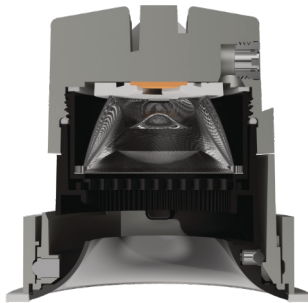

AP-KL4

INDOOR

LED Downlight

Dry/ Damp location

5 YEARS LIMITED WARRANTY INCLUDED | IP20 RATED & TESTED | IESNA LM-79 | IESNA LM-80 | DIMMABLE

- Low-Glare Performance (UGR Rated):** Engineered for visual comfort, delivering **Low UGR $\leq 1 - 16$, glare-free illumination** across narrow to wide beam options.
- Superior Light Quality:** Equipped with CREE COB LEDs, CRI 90+, SDCM <3, and tunable CCT from 2700K–6500K, ensuring accurate color rendering and uniform illumination.
- Flexible Performance:** Power configurable from 20W to 35W, delivering up to 2940 lumens, with dimming options including non-dim, 0–10V, TRIAC, and DALI control.
- Customizable Design:** Offered in black, white, champagne gold, or chrome finishes, with optical accessories like honeycomb, diffusion, and linear spread filters.
- Durable & Reliable:** Constructed from ADC12 aluminum, IP20/IP54 rated, -20°C to 40°C operating range, CE / UKCA / RoHS / cETLus/ Reach compliant, and backed by a 5-year warranty.

Dimensions

- Fixture Diameter: 102 mm
- Fixture Height: ~119 mm
- Cut hole: Ø95 mm

Applications

- Residential, retail, and hospitality spaces
- Museums, galleries, and high-end showrooms
- Offices, corridors, and reception areas
- Architectural accent and task lighting

Patented Lens Design

Naked-eye visible anti-glare optical technology

enables healthy and comfortable lighting conditions

Dimensions

Fixture - AP-KL4

AP-KL4 Beam Angle

AP-KL4 CCT Tuneable Beam Angle

Frame Colour