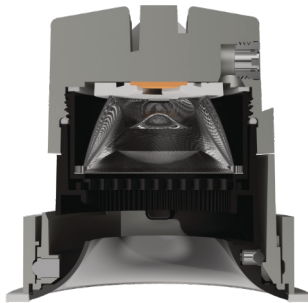

Patented Lens Design

Naked-eye visible anti-glare optical technology

enables healthy and comfortable lighting conditions