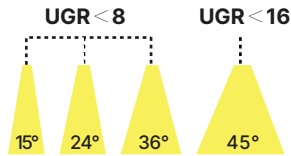

AP-KL2

INDOOR

LED Downlight

Dry/ Damp location

5 YEARS LIMITED WARRANTY INCLUDED | IP20 RATED & TESTED | IESNA LM-79 | IESNA LM-80 | DIMMABLE

Performance

Model	Wattage	Efficacy	Fixture Output	CRI	Size
AP-KL2	6 - 12 W	50 - 67 lm/W	300 - 815 lm	>90	Ø55

Application

Environment	Indoor, Dry / Damp, IP20 (Standard) / IP54 (Optional)
Mounting	Recessed Ceiling Mount (Spring Clip)
Protection Class	Class II
Impact Resistance	IK03
Working Temperature	-20° ~ +40°C
Weight	N/A
Material	Fixture: Die-cast Aluminum Housing | Lens: Optical PC / Tempered Glass
Finish	Powder-Coated White or Black

Electrical

Power Supply	120-277V AC, 50/60 Hz
Control	Non-Dimmable / 0-10 V Dimming / TRIAC / DALI
Driver Type	Remote Constant-Current Driver
Surge Protection	N/A
Power Factor Correction (PFC)	> 0.9
Total Harmonic Distortion (THD)	< 15 %

Luminaire Construction

LED Light Source	2700 K / 3000 K / 3500 K / 4000 K / 2700 - 6500 K (Tunable), CRI (Ra): 90+
Optional Feature	Honeycomb Louver, Linear Spread Filter, Diffusion Lens, Multiple Reflector Finishes
Installation	Recessed Ceiling Mount (Spring Clip) — Cut-out: Ø55 mm / Ø75 mm / Ø95 mm
Warranty & LED Life	5 years limited warranty. Estimated life of 50,000 hours
Beam Angle	UGR <8 (15°, 24°, 36°), UGR <16 (45°)