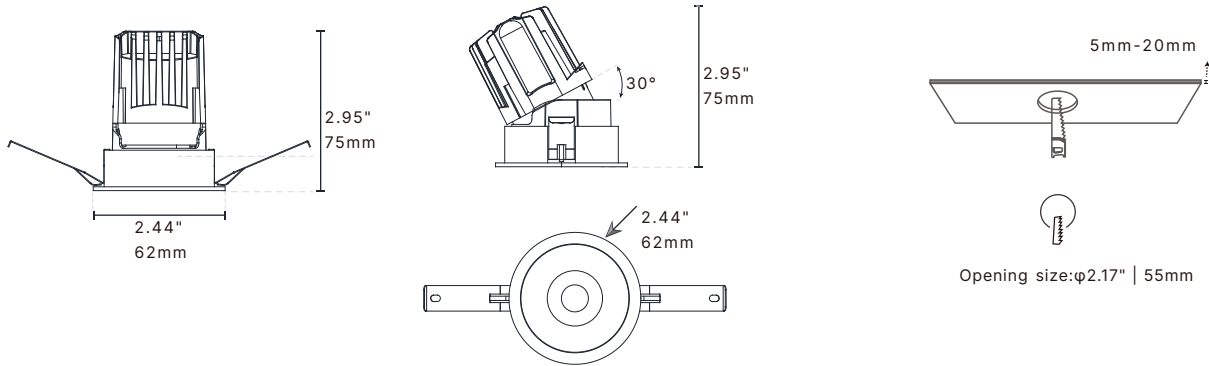

Dimensions

Fixture - AP-KL2