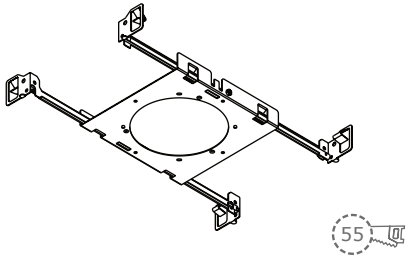

### Dimensions

- Fixture Diameter: 62 mm
- Fixture Height: 75 mm
- Cut hole: Ø55 mm

## Dimensions

### Optical Accessory

Honeycomb

Linear Spread  
Filter

Diffusion  
Filter

**NCMP55: New Construction Mounting Plate****New Construction Mounting Plate**

166 x 162 x 26mm

**IC55: IC Rated Housing****Right Insulated Airtight**