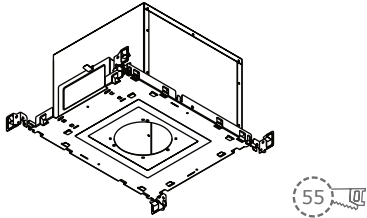

### Dimensions

- Fixture Diameter: 62 mm
- Fixture Height: 75 mm
- Cut hole: Ø55 mm

### Optical Accessory

Honeycomb

Linear Spread  
Filter

Diffusion  
Filter

**NCMP55: New Construction Mounting Plate****New Construction Mounting Plate**

166 x 162 x 26mm

**IC55: IC Rated Housing****Right Insulated Airtight**