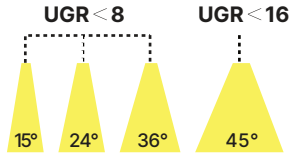

AP-KL2

INDOOR

LED Downlight

Dry/ Damp location

5 YEARS LIMITED WARRANTY INCLUDED | IP20 RATED & TESTED | ENEC | CE | IESNA LM-79 | IESNA LM-80 | DIMMABLE

Specification

Construction

- Precision-machined ADC12 aluminum housing with powder-coated finish
- Available frame colors: White or Black
- Reflector options: matte black, matte white, champagne gold, mirror, or black chrome
- Optical accessories: honeycomb, linear spread filter, diffusion filter
- Designed for recessed indoor applications with remote driver configuration

Mounting

- Recessed mount with spring clip retention
- Ceiling cutout diameters:
  - AP-KL2: Ø 2.17" | 55 mm
- Compatible with ceiling thickness 5 – 20 mm

Warranty

- 5-year limited warranty
- LED lifetime ≥ 50,000 hours

Optical Control & Accessories

- Reflector types: round / pinhole / oval (± 10 % efficiency variance)
- Optional filters:
  - Honeycomb grid – reduces glare
  - Linear spread lens – widens beam
  - Diffusion lens – soft uniform output

Environmental & Compliance

- IP20 (standard) / IP54 (optional)
- Indoor-only rated – not for wet or coastal environments

Electrical

- Input Voltage: 120–277V AC, 50/60hz
- Driver Type: Remote constant-current
- Dimming: Non-dim / 0–10 V / TRIAC / DALI
- Power Factor: > 0.9
- Operating Temperature: –20 °C ~ +40 °C

Optical Performance

- Light Source: CREE COB LED
- CRI 90 +, SDCM < 3 steps
- CCT options: 2700 K / 3000 K / 3500 K / 4000 K / 2700–6500 K (tunable)
- Beam Angles:
  - AP-KL2 – 15° / 24° / 36° / 45°
- **UGR: ≤ 8 (narrow) / ≤ 16 (wide)**
- Efficacy: up to 120 lm/W (varies by beam and CCT)
- Sustainable design with Zhaga / NEMA connectivity

Dimensions

- Fixture Diameter: 62 mm
- Fixture Height: 75 mm
- Cut hole: Ø55 mm

Applications

- Residential, retail, and hospitality spaces
- Museums, galleries, and high-end showrooms
- Offices, corridors, and reception areas
- Architectural accent and task lighting