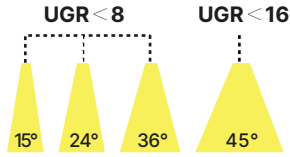

# AP-KL2

INDOOR

LED Downlight

Dry/ Damp location

5 YEARS LIMITED WARRANTY INCLUDED | IP20 RATED & TESTED | | | IESNA LM-79 | IESNA LM-80 | DIMMABLE

- Low-Glare Performance (UGR Rated):** Engineered for visual comfort, delivering **Low UGR ≤1 - 16, glare-free illumination** across narrow to wide beam options.
- Superior Light Quality:** Equipped with CREE COB LEDs, CRI 90+, SDCM <3, and tunable CCT from 2700K-6500K, ensuring accurate color rendering and uniform illumination.
- Flexible Performance:** Power configurable from 6W to 12W, delivering up to 2940 lumens, with dimming options including non-dim, 0-10V, TRIAC, and DALI control.
- Customizable Design:** Offered in black, white, champagne gold, or chrome finishes, with optical accessories like honeycomb, diffusion, and linear spread filters.
- Durable & Reliable:** Constructed from ADC12 aluminum, IP20/IP54 rated, -20°C to 40°C operating range, CE / UKCA / RoHS / cETLus/ Reach compliant, and backed by a 5-year warranty.

### Luminaire | Example: AP-KL-2-6-A-27-R90-15D-DM-WH-RD-WH-HC

Series	Model	Length	Wattage	Voltage	CCT	CRI	Beam Angle	Dimming	Finish	Reflector	Reflector Color	Accessories	Trim
AP	KL	2 Ø55	6 W	A 120-277V AC	27 2700K	R90 >Ra90	15D 15° <sub>UGR ≤ 8</sub>	— None	WH White	RD Round	WH White	HC Honeycomb	ST Standard
			8 W		30 3000K		24D 24° <sub>UGR ≤ 8</sub>	DM 0-10V	BK Black	PH Pin Hole	BK Black	LS Linear Spread Filter	TL Trimless
			10 10W		35 3500K		36D 36° <sub>UGR ≤ 8</sub>	TRI TRIAC		OV Oval	GD Gold	DF Diffusion Filter	
			12 12W		40 4000K		45D 45° <sub>UGR ≤ 16</sub>	DL DALI			MR Mirror		
					CCT CCT Tuneable			BL Bluetooth			BC Black Chrome		
<b>Housing</b>													
<b>NCMP55</b> New Construction Mounting Plate <b>IC55</b> IC Rated Housing													