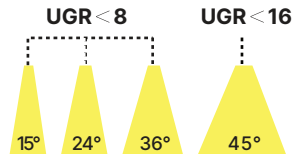

Patented Lens Design

Naked-eye visible anti-glare optical technology

enables healthy and comfortable lighting conditions