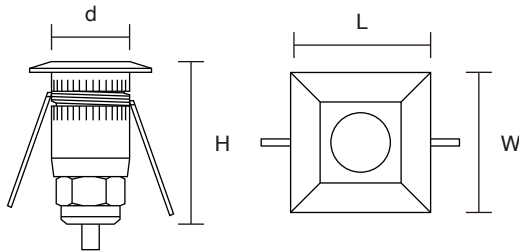

Type \_\_\_\_\_  
 Project \_\_\_\_\_  
 Notes \_\_\_\_\_

ADL-STL Series  
 Aluminum Step Light  
 For step, decking, handrails, artwork  
 Aluminum  
 External driver - 1 metre of power cable  
 Weather resistant hard anodized finish  
 Glue-free

### TECHNICAL DRAWING

STL-0102-D: L 25mm x W 25mm x H 31mm  
 (L 0.98" x W 0.98" x H 1.22")

diameter: d Ø20mm  
 (d Ø0.79")

Units in Metric

### PRODUCT SPECIFICATIONS

Summary	ADL-STL-0102-D
Dimensions	L 25mm x W 25mm x H 31mm
Power Consumption	120 lm
Lumen Output	3V DC
Input Voltage	3000K, 4000K, 5000K, Red, Green, Blue
CCT	25°, 45°, 60°
Beam Angle	IP67
IP Rating	5 Years
Warranty	

### ORDER FORM

1	2	3	4	5
1. FAMILY	2. BEAM ANGLE	3. CCT	4. IP	
ADL-STL-0102D	25 25° (standard) 45 45° 60 60°	30 3000K R Red 40 4000K G Green 50 5000K B Blue	67 IP67	