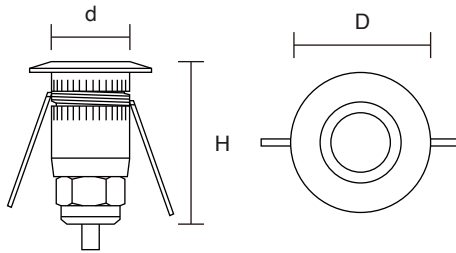

Type _____
 Project _____
 Notes _____

ADL-STL Series
 Aluminum Step Light
 For step, decking, handrails, artwork
 Aluminum
 External driver - 1 metre of power cable
 Weather resistant hard anodized finish
 Glue-free

TECHNICAL DRAWING

STL-0102-C: D Ø25mm x H 31mm
 (D Ø0.98" x H 1.22")
 diameter: d Ø20mm
 (d Ø0.79")

Units in Metric

PRODUCT SPECIFICATIONS

Summary	ADL-STL-0102-C
Dimensions	D Ø25mm x H 31mm
Power Consumption	1W
Lumen Output	120 lm
Input Voltage	3V DC
CCT	3000K, 4000K, 5000K, Red, Green, Blue
Beam Angle	25°, 45°, 60°
IP Rating	IP67
Warranty	5 Years

ORDER FORM

1	2	3	4	5
1. FAMILY	2. BEAM ANGLE	3. CCT	4. IP	
ADL-STL-0102C	25 25° (standard) 45 45° 60 60°	30 3000K R Red 40 4000K G Green 50 5000K B Blue	67 IP67	