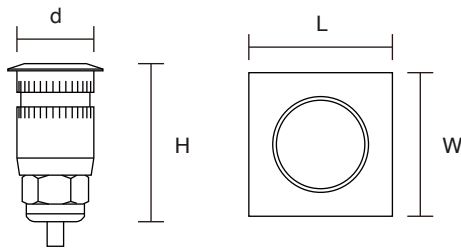

Type _____
 Project _____
 Notes _____

ADL-STL Series
 Aluminum Step Light
 For step, decking, handrails, artwork
 Aluminum
 External driver - 1 metre of power cable
 Weather resistant hard anodized finish
 Glue-free

TECHNICAL DRAWING

STL-0102-A: L 20mm x W 20mm x H 31mm
 (L 0.79" x W 0.79" x H 1.22")
 diameter: d Ø20mm
 (d Ø0.79")

Units in Metric

PRODUCT SPECIFICATIONS

Summary	ADL-STL-0102-B
Dimensions	L 20mm x W 20 mm x H 31mm
Power Consumption	1W
Lumen Output	120 lm
Input Voltage	3V DC
CCT	3000K, 4000K, 5000K, Red, Green, Blue
Beam Angle	25°, 45°, 60°
IP Rating	IP67
Warranty	5 Years

ORDER FORM

1	2	3	4	5
1. FAMILY	2. BEAM ANGLE	3. CCT	4. IP	
ADL-STL-0102B	25 25° (standard) 45 45° 60 60°	30 3000K R Red 40 4000K G Green 50 5000K B Blue	67 IP67	