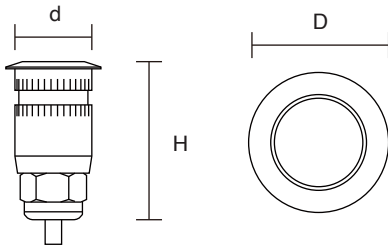

Type \_\_\_\_\_  
 Project \_\_\_\_\_  
 Notes \_\_\_\_\_

ADL-STL Series  
 Aluminum Step Light  
 For step, decking, handrails, artwork  
 Aluminum  
 External driver - 1 metre of power cable  
 Weather resistant hard anodized finish  
 Glue-free

### TECHNICAL DRAWING

STL-0102-A: D Ø20mm x H 31mm  
 (D Ø0.79" x H 1.22")  
 diameter: d Ø20mm  
 (d Ø0.79")

Units in Metric

### PRODUCT SPECIFICATIONS

Summary	ADL-STL-0102-A
Dimensions	D Ø20mm x H 31mm
Power Consumption	1W
Lumen Output	120 lm
Input Voltage	3V DC
CCT	3000K, 4000K, 5000K, Red, Green, Blue
Beam Angle	25°, 45°, 60°
IP Rating	IP67
Warranty	5 Years

### ORDER FORM

1	2	3	4	5
1. FAMILY	2. BEAM ANGLE	3. CCT	4. IP	
ADL-STL-0102A	25 25° (standard) 45 45° 60 60°	30 3000K R Red 40 4000K G Green 50 5000K B Blue	67 IP67	