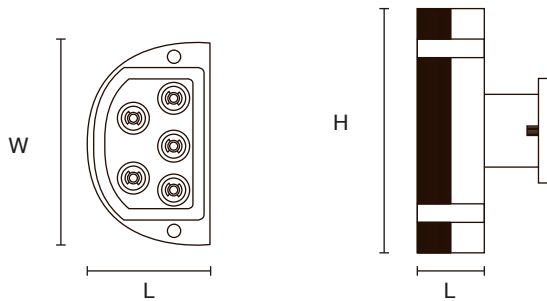

Type \_\_\_\_\_  
 Project \_\_\_\_\_  
 Notes \_\_\_\_\_

AD-UPD-B  
 UP DOWN LED WALL LIGHT  
 Die-cast grey powder coated aluminium  
 PC cover  
 Top and bottom directional lighting

### TECHNICAL DRAWING

AD-UPD-B: L 65mm x W 110 x H 230mm  
 (L 2.56" x W 4.33" x H 9.06")

Units in Metric

### PRODUCT SPECIFICATIONS

Summary	AD-UPD-B
Dimensions	L 65mm x W 100mm x H 230mm
Power Consumption	5 W * 2
Lumen Output	1050 lm
Input Voltage	120-277V AC
Colour Temperature	3000K, 3500K, 4000K, 5000K
Housing	Black
CRI	Ra80
IP Rating	IP65
Beam Angle	30°
Warranty	5 Years