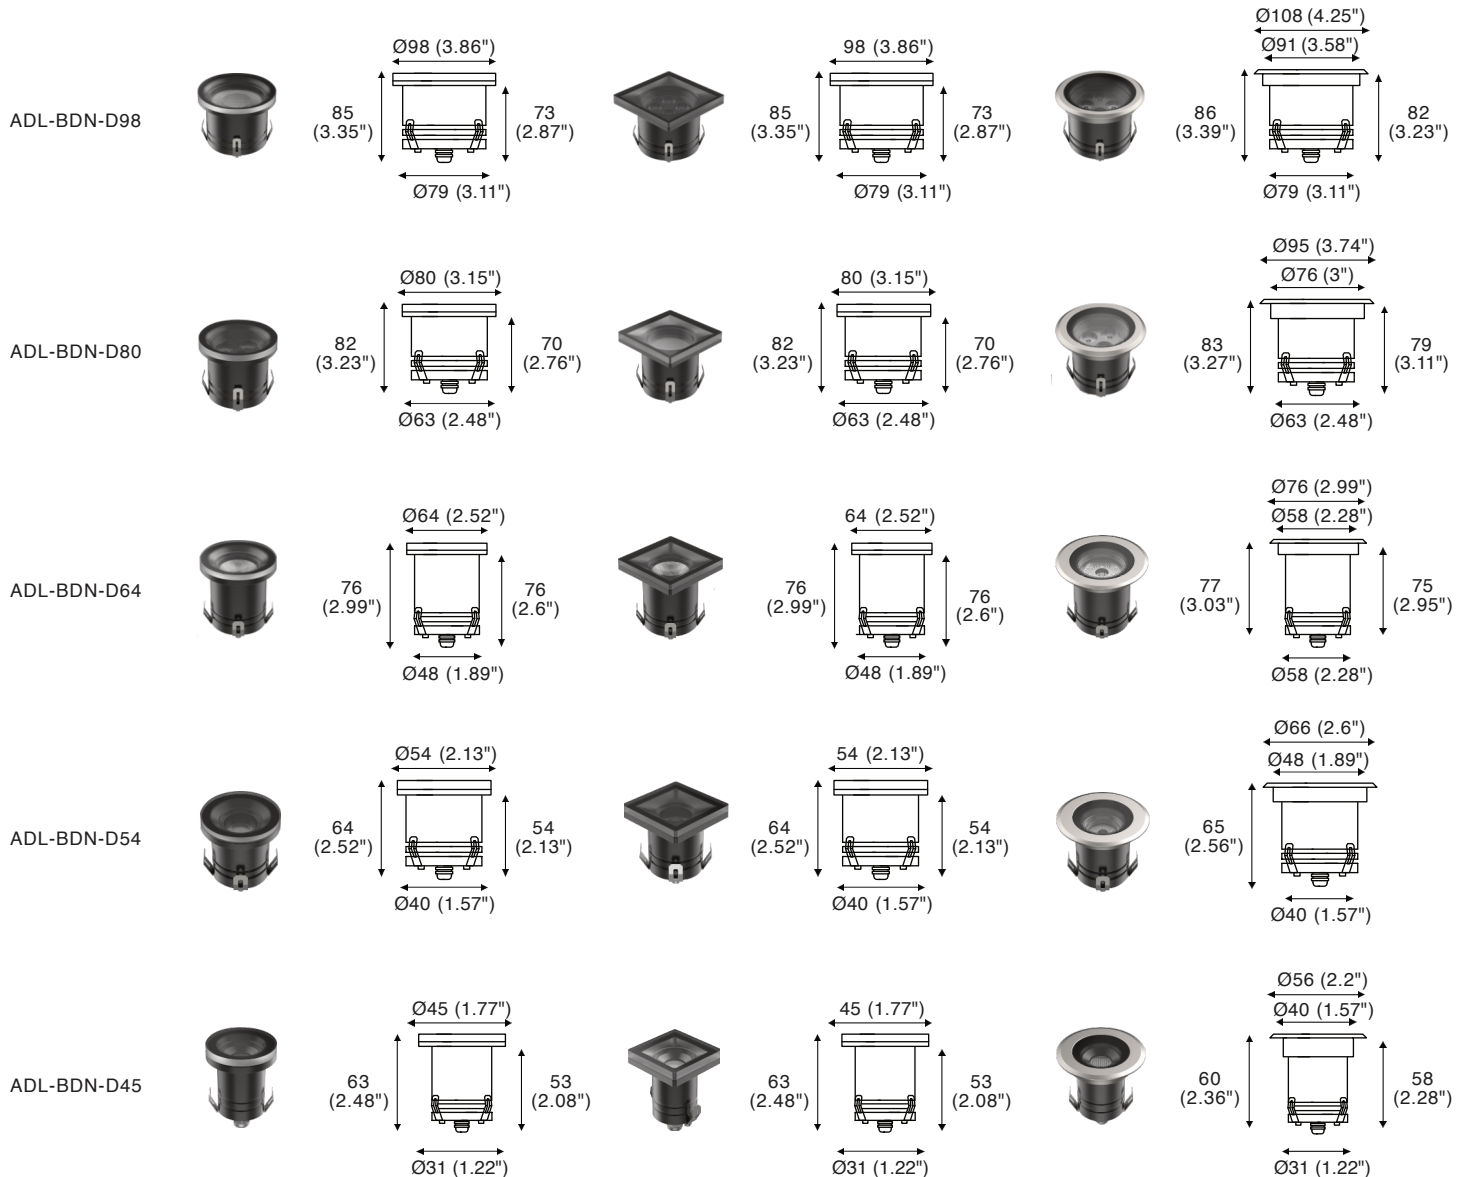

TECHNICAL DRAWING

Type A (Round Frame-less)

Type B (Square Frame-less)

Type C (Round)