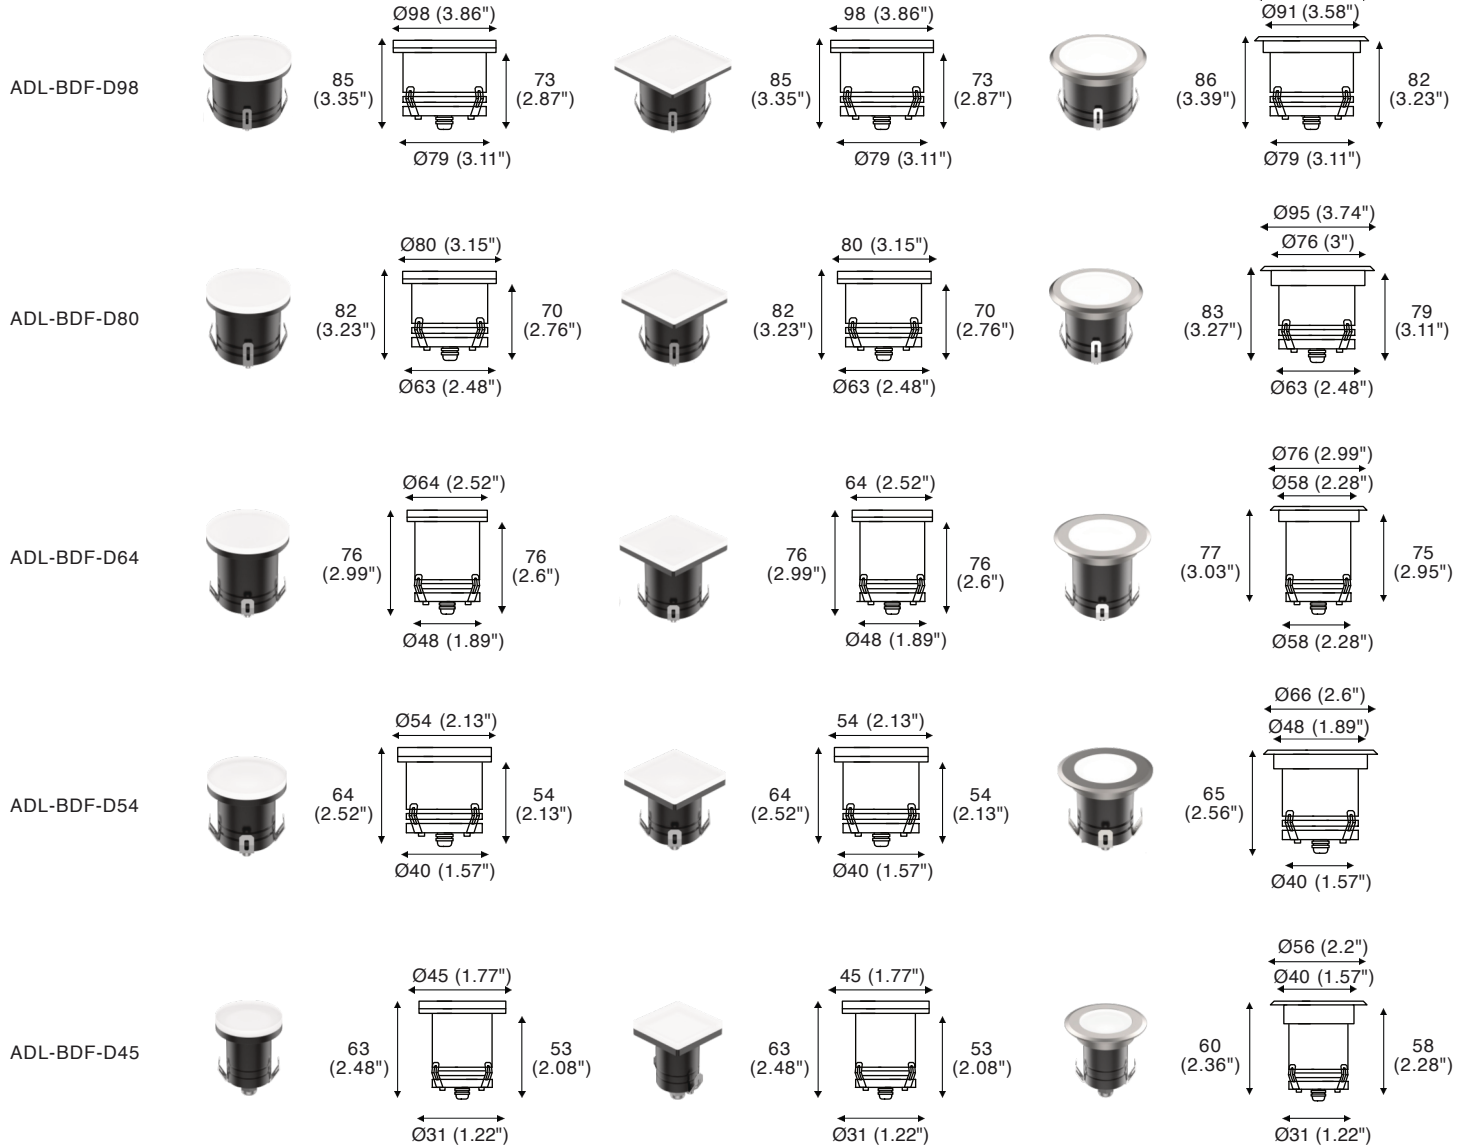

Type

Project

Notes

ADVANT
LIGHTING

Type A (Round Frame-less)

Type B (Square Frame-less)

Type C (Round)