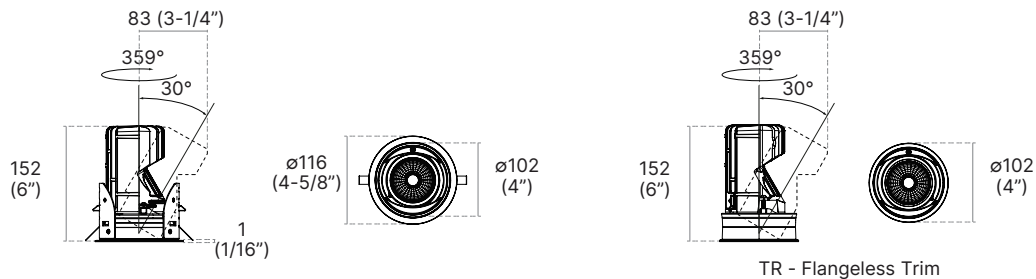

IP20
RATED & TESTED

5 YEARS
LIMITED WARRANTY
INCLUDED

TECHNICAL DRAWING

TR - Flangeless Trim

Units in Metric

PRODUCT SPECIFICATIONS

Summary	AP-AV4RAR-AR	AP-AV4RAR-TR
Dimensions	Ø 116mm x 152mm	Ø 102mm x 152mm
Power Consumption	14 W, 23 W	14 W, 23 W
Lumen Output	1300-1900 lm	1300-1900 lm
Input Voltage	120-277V AC	120-277V AC
Colour Temperature	2700K, 3000K, 3500K, 4000K, CCT, WD	2700K, 3000K, 3500K, 4000K, CCT, DM
Finish	Gold, Chrome, Brushed Chrome, Matte White, Brushed Nickel	Satin Nickel, Matte Black, Aluminum
CRI	Ra90	Ra90
Beam Angle	15° (Spot), 30° (Narrow Flood), 42° (Flood)	15° (Spot), 30° (Narrow Flood), 42° (Flood)
Warranty	5 Years	5 Years