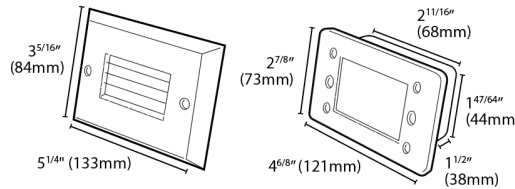

TECHNICAL DRAWING

Units in mm

PRODUCT SPECIFICATIONS

Summary	ADL-WP05-A	ADL-WP05-B
Dimensions	121 x 73 x 38 mm	121 x 73 x 38 mm
Power Consumption	2 W	2 W
Lumen Output	145 lm	145 lm
Input Voltage	120-277V AC	12V DC
Colour Temperature	2700K, 3000K, 4000K, 4500K, 5000K	2700K, 3000K, 3500K, 4000K, 5000K, RGB, RGBW
Finish	Brushed Nickel, Black, White	Brushed Nickel, Black, White
CRI	Ra80	Ra80
IP Rating	IP67	IP67
Warranty	5 Years	5 Years

ORDER FORM

1	2	3	4	5	6	
1. FAMILY	2. SIZE	3. WATTAGE	4. VOLTAGE	5. CCT	6. TRIM & FINISH	
ADL	WP05 121 x 73 x 38	2 2 W	A 120-277V AC B 12V DC	27 2700K 30 3000K 35 3500K 40 4000K	45 4500K 50 5000K RGB RGB RGBW RGBW	Next Page ->

Screwless Window Trim

W 85 x W 133 mm

Black

Screwless Window Trim

W 85 x W 133 mm

White

Screwless Horizontal Louver Trim

W 85 x W 133 mm

Brushed Nickel

Screwless Horizontal Louver Trim

W 85 x W 133 mm

Black

Screwless Horizontal Louver Trim

W 85 x W 133 mm

White