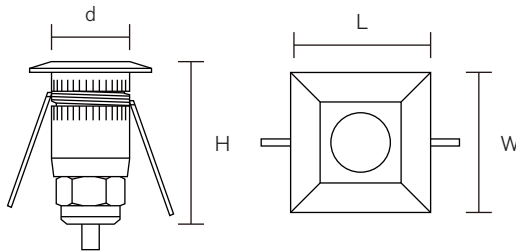

Type _____
 Project _____
 Notes _____

ADL-STL Series

Aluminum Step Light

For step, decking, handrails, artwork

Aluminum

External driver - 1 metre of power cable

Weather resistant hard anodized finish

Glue-free

TECHNICAL DRAWING

STL-0102-D: L 25mm x W 25mm x H 31mm
 (L 0.98" x W 0.98" x H 1.22")

diameter: d Ø20mm
 (d Ø0.79")

Units in Metric

PRODUCT SPECIFICATIONS

Summary	ADL-STL-0102-D
Dimensions	L 25mm x W 25mm x H 31mm
Power Consumption	120 lm
Lumen Output	24V DC
Input Voltage	3000K, 4000K, 5000K, Red, Green, Blue
CCT	25°, 45°, 60°
Beam Angle	IP67
IP Rating	5 Years

Warranty

ORDER FORM

1	2	3	4	5
1. FAMILY	2. BEAM ANGLE	3. CCT	4. IP	
ADL-STL-0102D	25 25° (standard) 45 45° 60 60°	30 3000K R Red 40 4000K G Green 50 5000K B Blue	67 IP67	